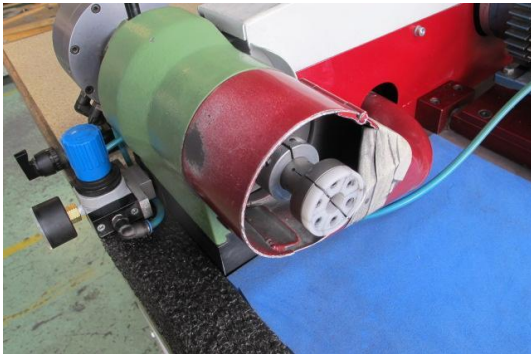

GENEX Satineuse

Kind : Various machines
Manufacturer : GENEX
Model : Satineuse
Stock : P1557

TECHNICAL DETAILS

Same as on photos

EQUIPMENT

With workbench