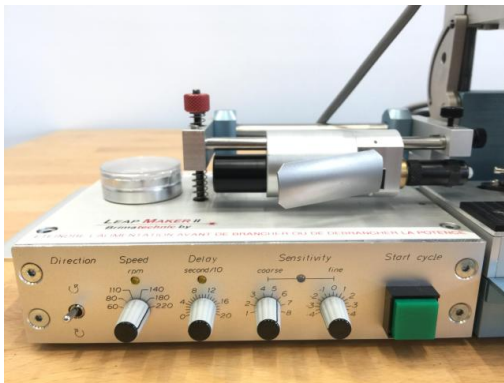

## ATEC CYL Seven Hands 5B2

**Kind : Various machines**  
**Manufacturer : ATEC CYL**  
**Model : Seven Hands 5B2**  
**Stock : T12971**

Set of 6 units

### TECHNICAL DETAILS

See photos