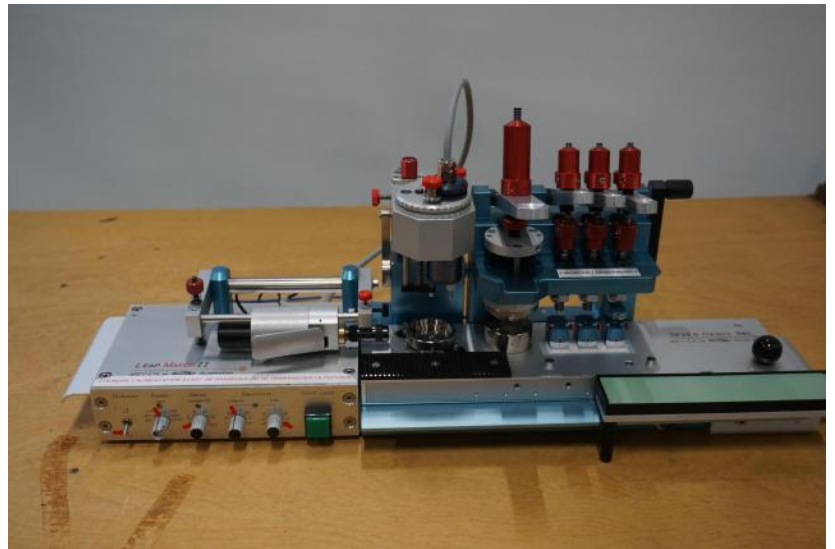

ATEC CYL Seven Hands 3B C

Kind : Various machines
Manufacturer : ATEC CYL
Model : Seven Hands 3B C
Serial : 3BC-03-05-018
Stock : P2432

TECHNICAL DETAILS

- As per photos