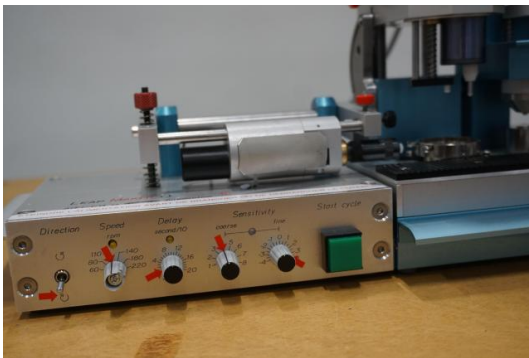

ATEC CYL Seven Hands 3B C

Kind : Various machines
Manufacturer : ATEC CYL
Model : Seven Hands 3B C
Serial : 3BC-03-05-018
Stock : P2432

TECHNICAL DETAILS

- As per photos