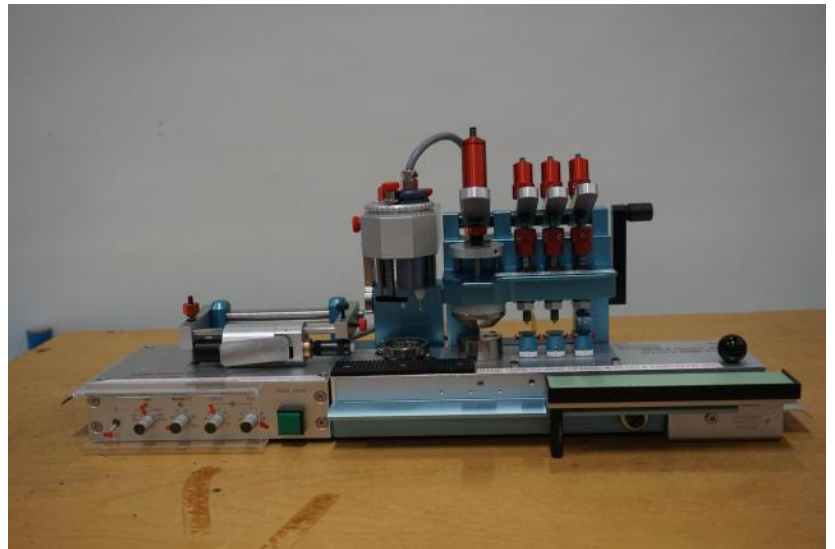

ATEC CYL Seven Hands 3B C

Kind : Various machines
Manufacturer : ATEC CYL
Model : Seven Hands 3B C
Serial : 3BC-03-04-015
Stock : P2430

TECHNICAL DETAILS

- As per photos