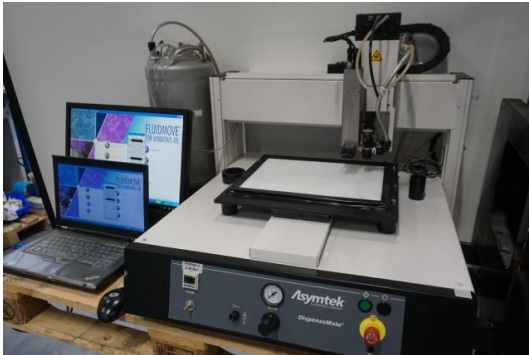

## ASYMTEK Encolleuse - D585

**Kind : Various machines**  
**Manufacturer : ASYMTEK**  
**Model : Encolleuse - D585**  
**Year : 2011**  
**Serial : 31574**  
**Stock : P2419**

### TECHNICAL DETAILS

- Glue dispenser
- With piston pump
- Movement : 585 x 525 [mm]
- For high-viscosity products
- Operating system : Windows XP
- Power supply : 100-240 [V]
- Frequency : 50-60 [Hz]
- Current rating : 5 [A]
- X axes : 525 [mm]
- Y axes : 525 [mm]