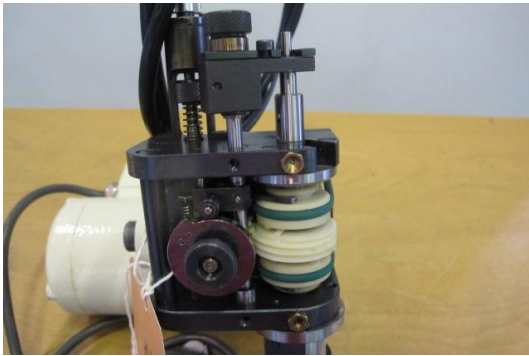

IMBERDORF

Kind : Tapping machine
Manufacturer : IMBERDORF
Stock : P1646

TECHNICAL DETAILS

- Same as on photos