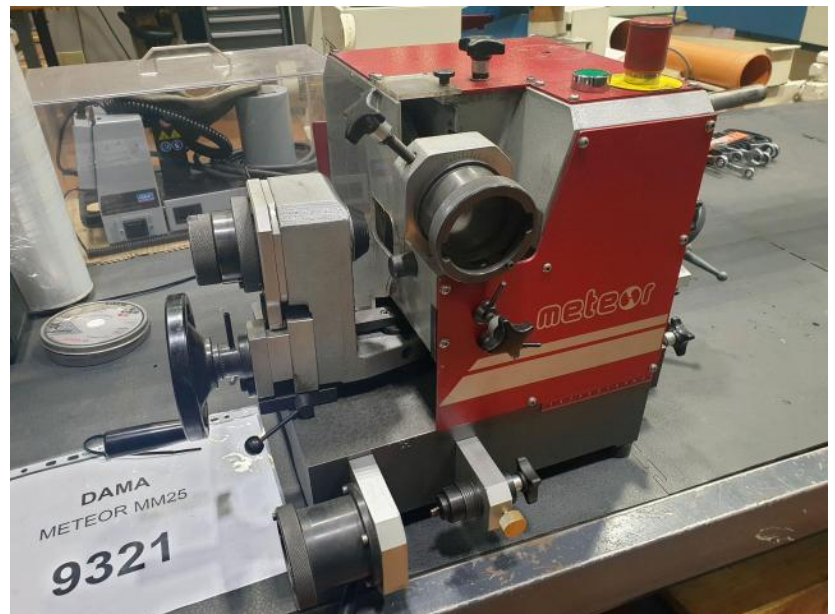

DAMA METEOR MM25

Kind : Sharpening machine
Manufacturer : DAMA
Model : METEOR MM25
Year : 1998
Serial : 8008
Stock : 9321

TECHNICAL DETAILS

- Sharpening capacity	: Ø3 to Ø25 [mm]
- Point angle	: 90° to 140°
- Rotation speed	: 2800 [u/min]
- Weight	: 40 [kg]
- Floor space	: 600 x 500 x 450 [mm]