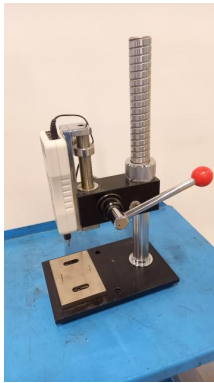

SAUTER FL50

Kind : Other
Manufacturer : SAUTER
Model : FL50
Stock : P2188

TECHNICAL DETAILS

- As per photos