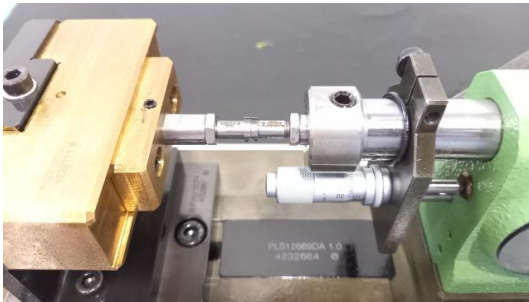

## SCHMIDT PLS12669DA 1.0

**Kind : Mechanical press**  
**Manufacturer : SCHMIDT**  
**Model : PLS12669DA 1.0**  
**Stock : T13814**

### TECHNICAL DETAILS

- See photos