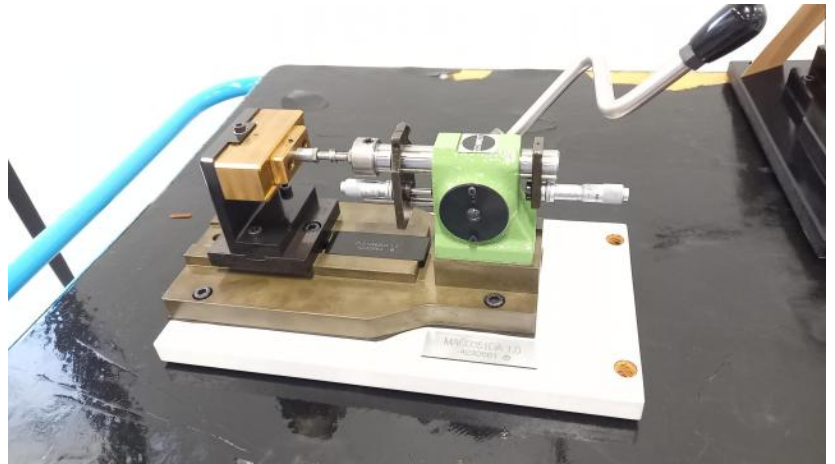

## SCHMIDT PLS12669DA 1.0

**Kind : Mechanical press**  
**Manufacturer : SCHMIDT**  
**Model : PLS12669DA 1.0**  
**Stock : T13814**

### TECHNICAL DETAILS

- See photos