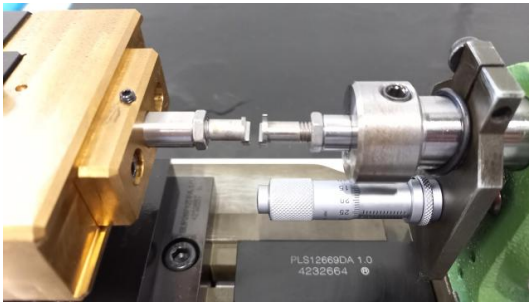

SCHMIDT PLS12669DA 1.0

Kind : Mechanical press
Manufacturer : SCHMIDT
Model : PLS12669DA 1.0
Stock : P2190

TECHNICAL DETAILS

- See photos