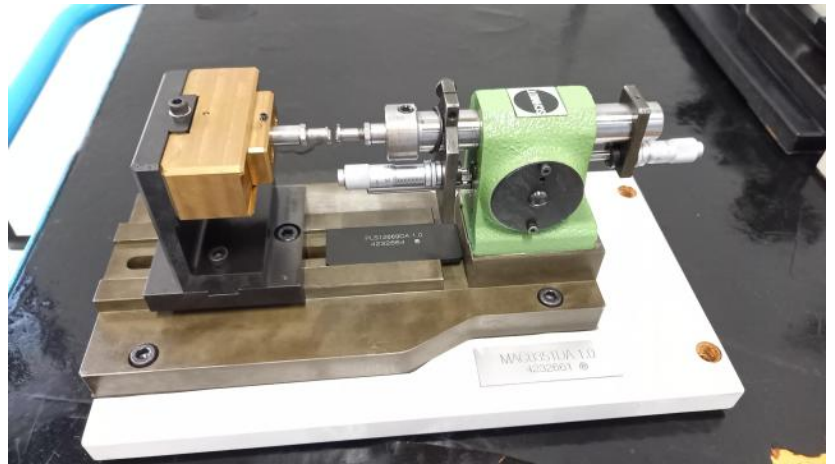

SCHMIDT PLS12669DA 1.0

Kind : Mechanical press
Manufacturer : SCHMIDT
Model : PLS12669DA 1.0
Stock : P2190

TECHNICAL DETAILS

- See photos