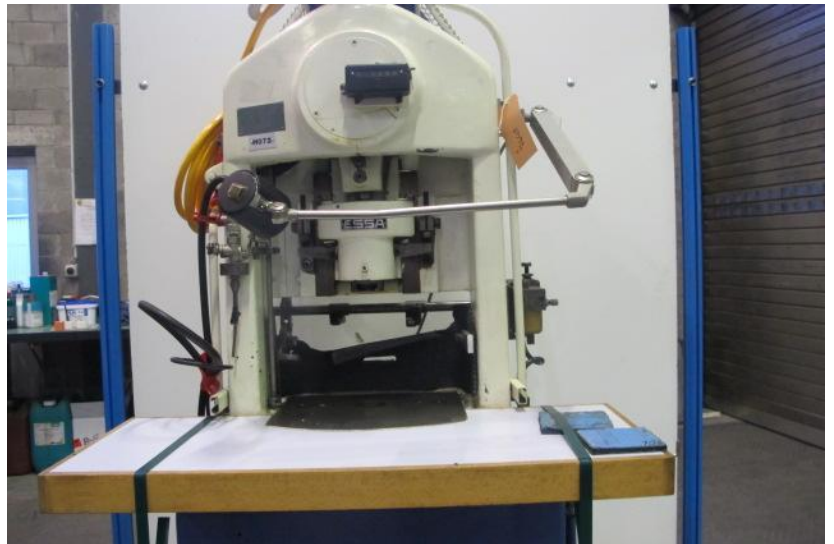

ESSA 6T

Kind : Mechanical press
Manufacturer : ESSA
Model : 6T
Stock : P1652

TECHNICAL DETAILS

- pressure : 6 [t]