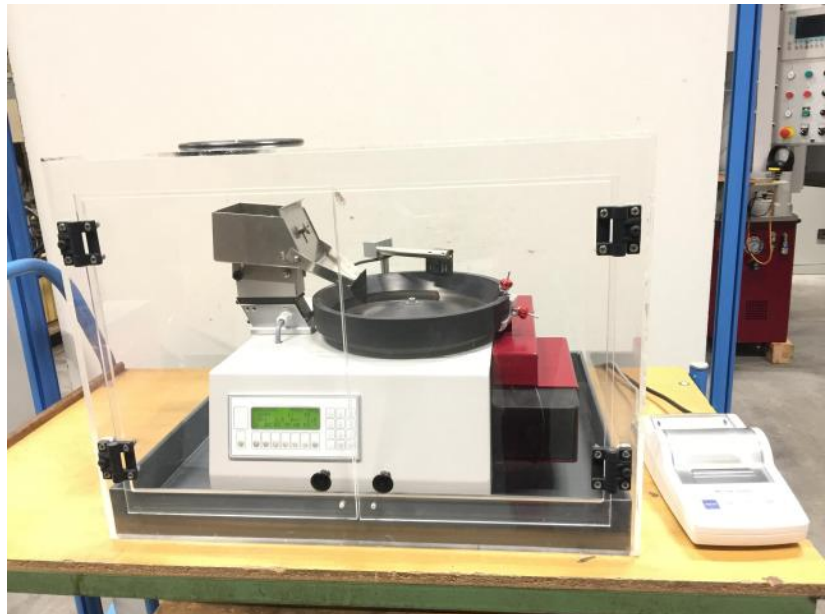

## ATEC CYL Macount

**Kind : Counting machine**  
**Manufacturer : ATEC CYL**  
**Model : Macount**  
**Year : 2003**  
**Serial : M0534**  
**Stock : P1967**

### TECHNICAL DETAILS

- voltage	: 230 [V]
- dimensions	: 550 x 450 x 400 [mm]
- weight	: 40 [kg]