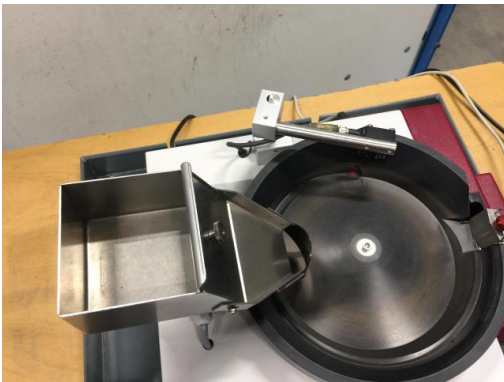

## ATEC CYL Macount

**Kind : Counting machine**  
**Manufacturer : ATEC CYL**  
**Model : Macount**  
**Year : 2003**  
**Serial : M0534**  
**Stock : P1967**

### TECHNICAL DETAILS

- voltage	: 230 [V]
- dimensions	: 550 x 450 x 400 [mm]
- weight	: 40 [kg]